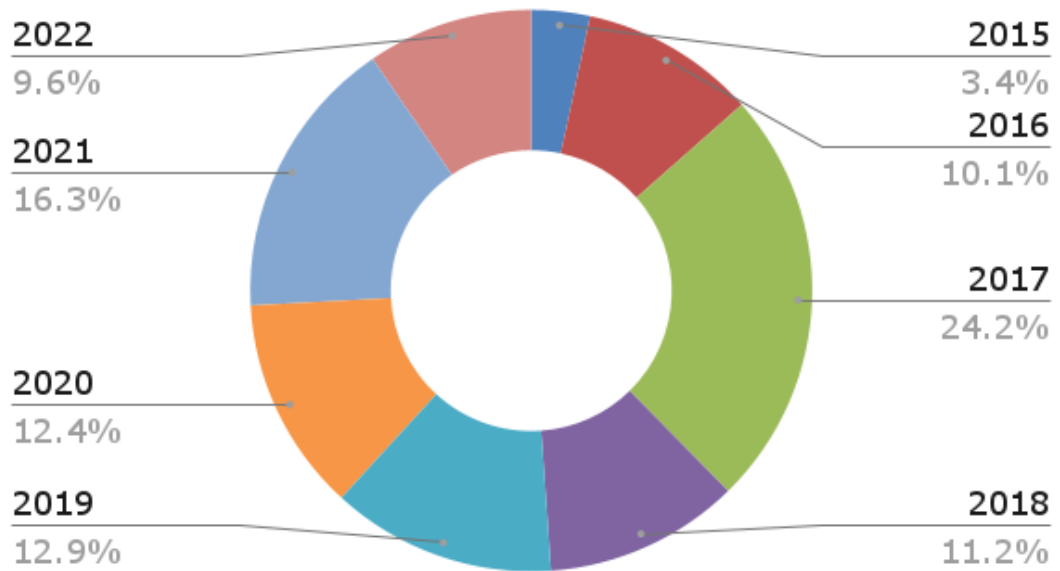

TRAINING PROGRAMMES PER YEAR

Year	No. of Programmes
2015	6
2016	18
2017	43
2018	20
2019	23
2020	22
2021	29
2022	17
Grand Total	178

TRAINING PROGRAMMES PER YEAR