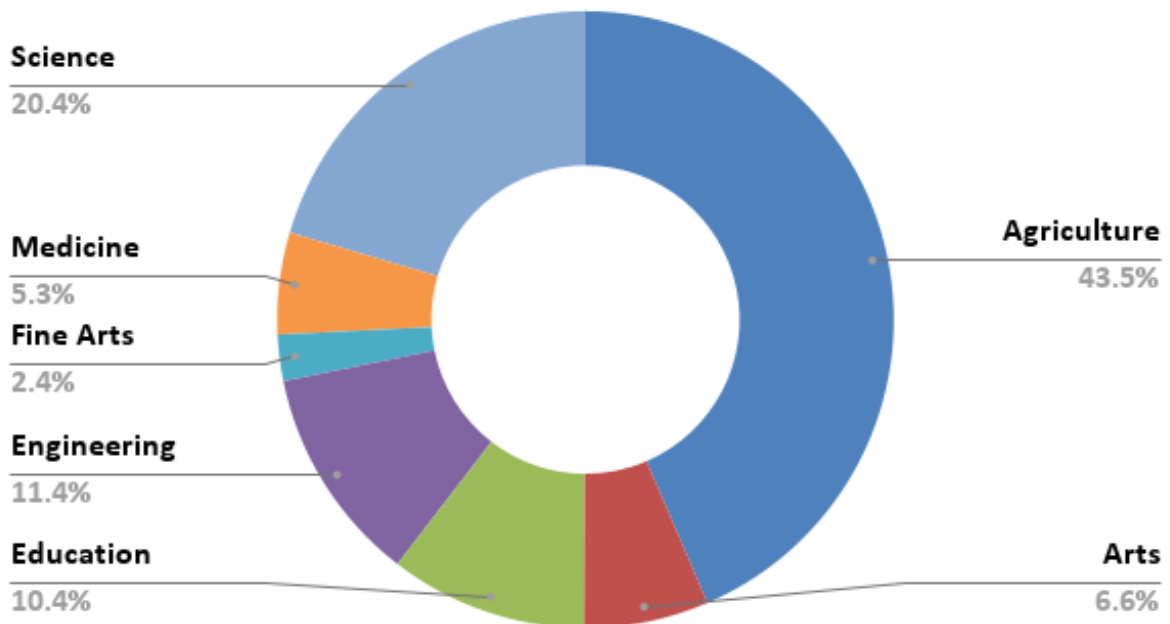

ANNAMALAI UNIVERSITY

(Accredited with 'A' Grade by NAAC)

**Directorate of Training , Placement
& Entrepreneurship**

TRAINING PROGRAMMES - DATA VISUALIZATION

STUDENTS BENEFITED PER FACULTY

Faculty	No. of Student
Agriculture	9857
Arts	1484
Education	2347
Engineering	2572
Fine Arts	550
Medicine	1207
Science	4631
Grand Total	22648

STUDENTS BENEFITED PER FACULTY

TRAINING PROGRAMMES PER FACULTY

Faculty	No. of Programmes
Agriculture	63
Arts	15
Education	19
Engineering	28
Fine Arts	7
Medicine	8
Science	38
Grand Total	178

TRAINING PROGRAMMES PER FACULTY