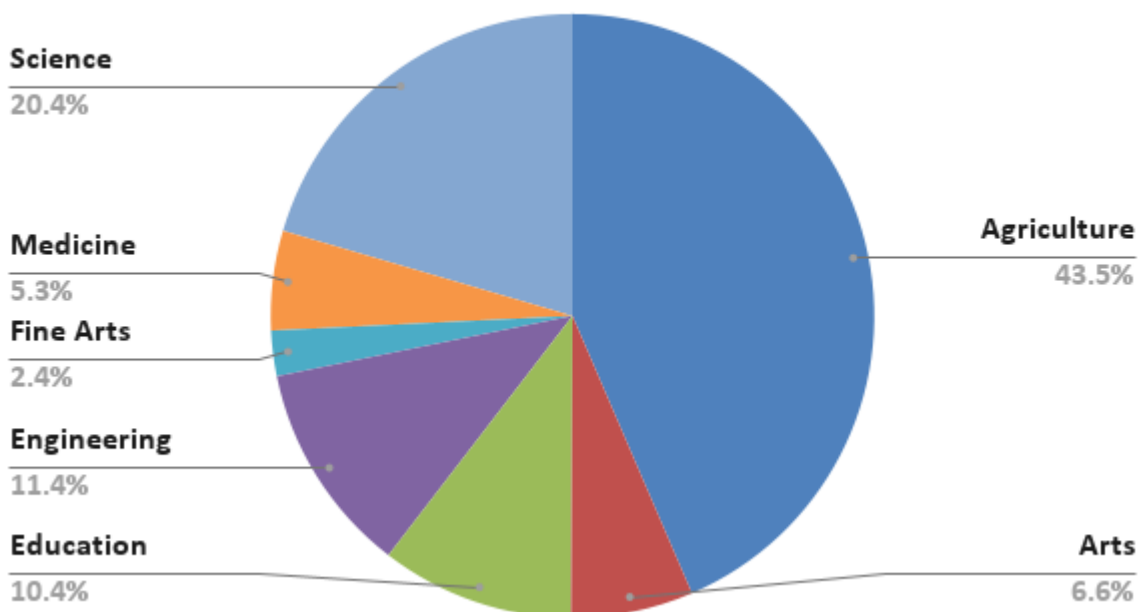

ANNAMALAI UNIVERSITY

(Accredited with 'A' Grade by NAAC)

**Directorate of Training , Placement
& Entrepreneurship**

TRAINING PROGRAMMES - DATA VISUALIZATION

STUDENTS BENEFITED PER FACULTY

Faculty	No. of Student
Agriculture	9857
Arts	1484
Education	2347
Engineering	2572
Fine Arts	550
Medicine	1207
Science	4631
Grand Total	22648

STUDENTS BENEFITED PER FACULTY

TRAINING PROGRAMMES PER FACULTY

Faculty	No. of Programmes
Agriculture	63
Arts	15
Education	19
Engineering	28
Fine Arts	7
Medicine	8
Science	38
Grand Total	178

TRAINING PROGRAMMES PER FACULTY